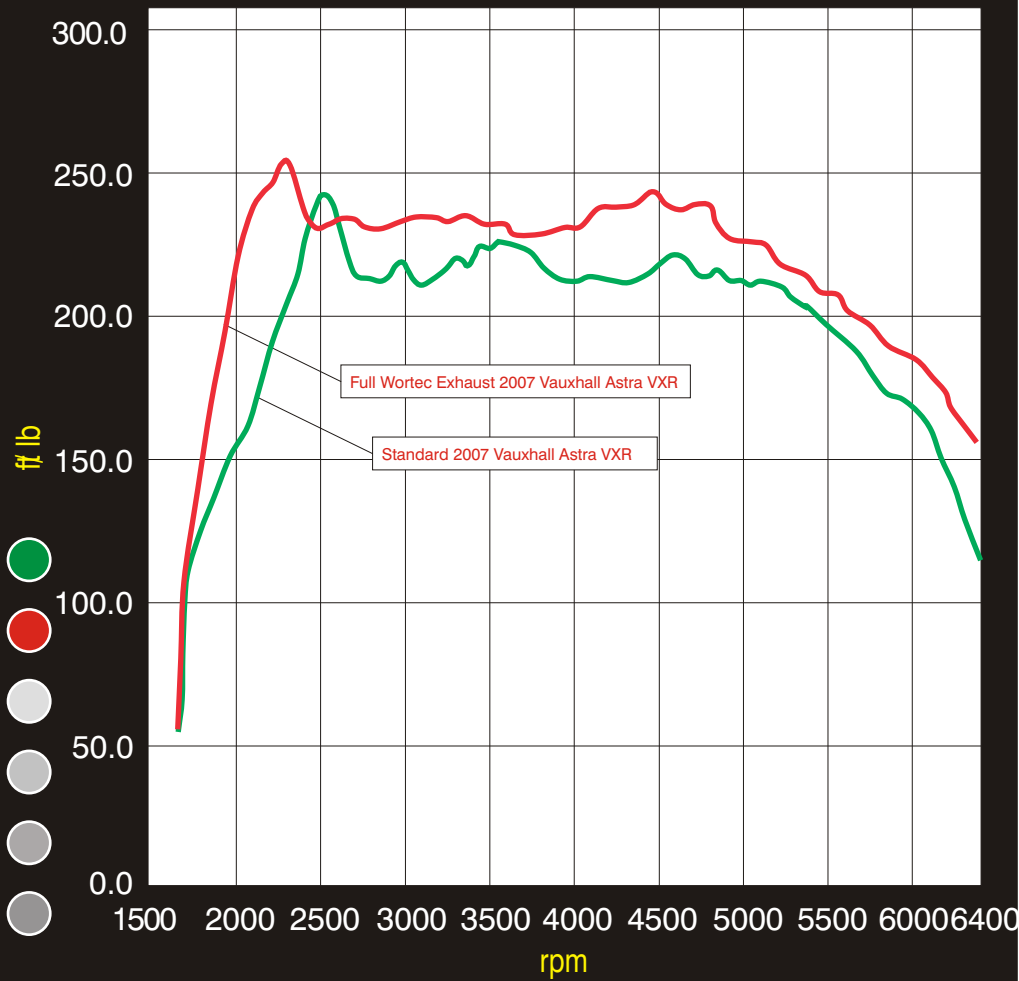

Wheel Torque Graph 2007 Vauxhall Astra VXR - Standard vs Exhaust

Wheel Power Graph 2007 Vauxhall Astra VXR - Standard vs Exhaust

252.13	n/a	2285	ratio	n/a
ft/lb	mph	rpm	tcf	1.00
240.86	n/a	2545	gain	11.27

229.98	n/a	5112	ratio	n/a
Hp DIN	mph	rpm	tcf	1.00
210.98	n/a	5321	gain	19.0

notes: