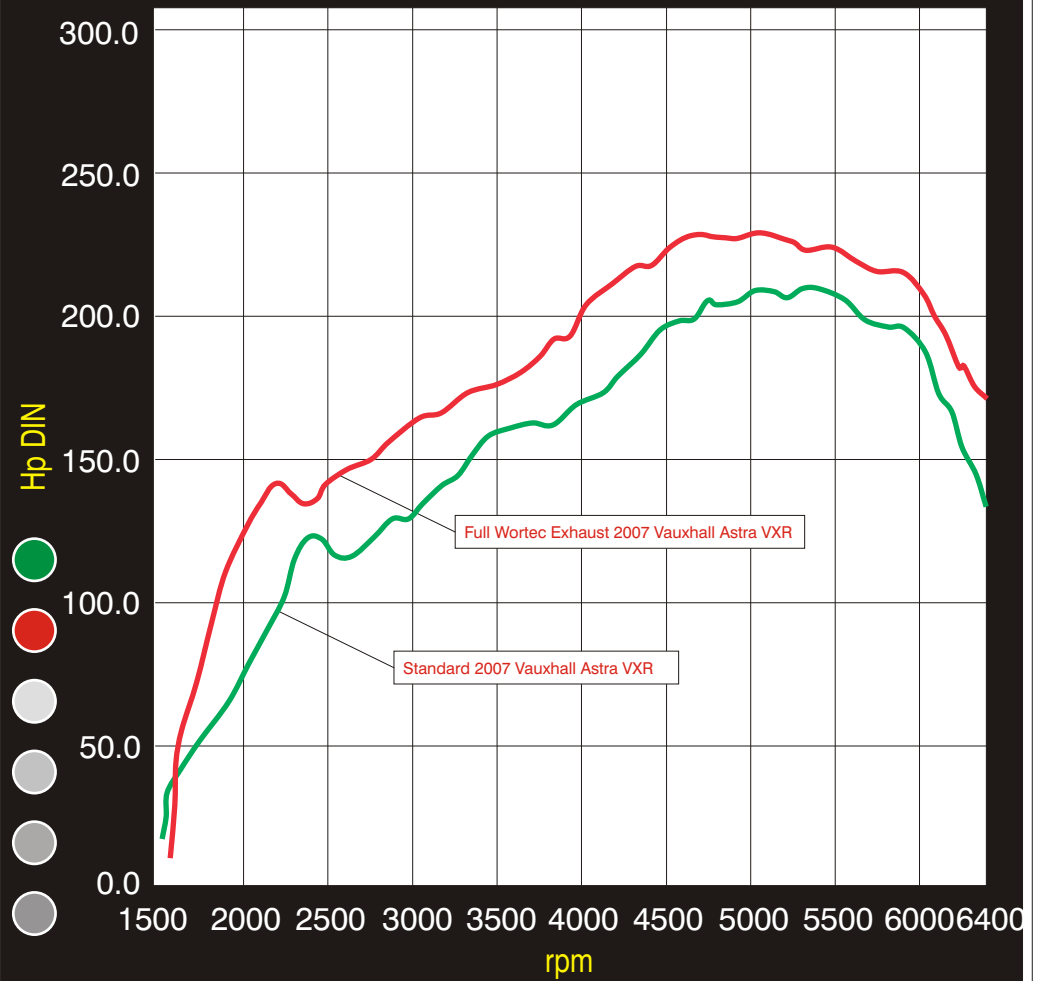

Wheel Torque Graph 2007 Vauxhall Astra VXR - Standard vs Exhaust

Wheel Power Graph 2007 Vauxhall Astra VXR - Standard vs Exhaust

252.13	n/a	2285	ratio	n/a
ft/lb	mph	rpm	tcf	1.00
240.86	n/a	2545	gain	11.27

229.98	n/a	5112	ratio	n/a
Hp DIN	mph	rpm	tcf	1.00
210.98	n/a	5321	gain	19.0

notes: